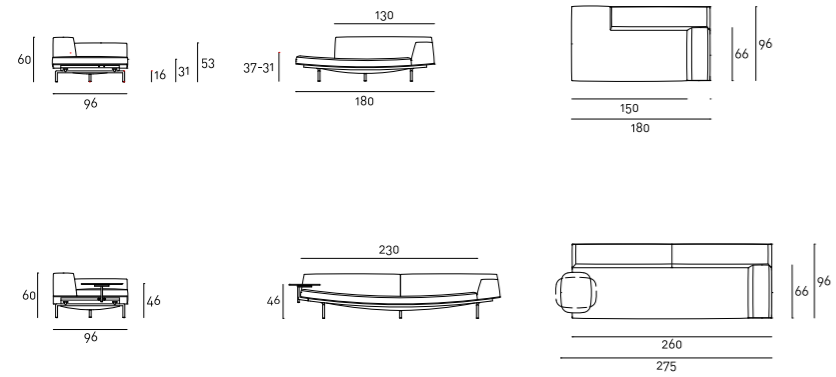

Fabric or leather upholstery, both fully removable by zippers and Velcro fastenings.

Seat depth: 66cm.

Coffee table base, screwed to the supporting frame through a Ø20mm tubular steel support with black PVC closing cap, on which is welded a "boxed-shaped" element in 3 mm thick laser-cut steel sheet with inserted a 0°-90° frictioned swivel mechanism, and 5mm thick steel plate on which the top is fixed. All metal parts have a gunmetal grey epoxy finish. Coffee table available with top in wood or marble.

Notes

For the marble tabletop, please specify the required finish in the order.

For the assembly of the coffee table, please refer to the instruction included with the product.

Technical Drawings

Sofa

Dormeuse