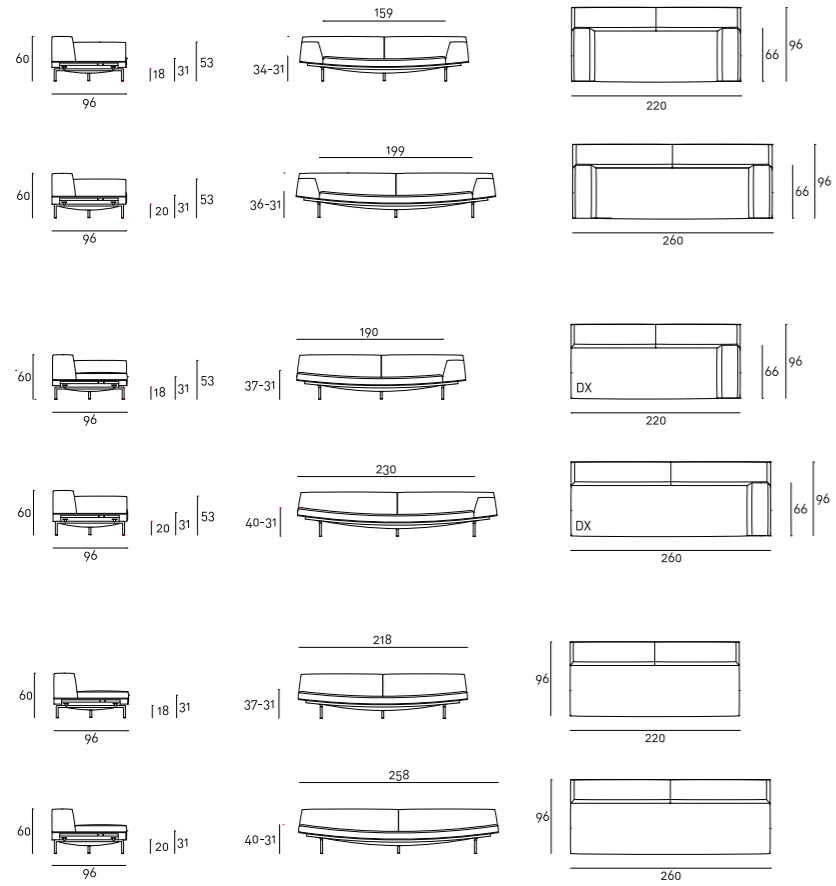

Fabric or leather upholstery, both fully removable by zippers and Velcro fastenings.

Seat depth: 66cm.

Coffee table base, screwed to the supporting frame through a Ø20mm tubular steel support with black PVC closing cap, on which is welded a "boxed-shaped" element in 3 mm thick laser-cut steel sheet with inserted a 0°-90° frictioned swivel mechanism, and 5mm thick steel plate on which the top is fixed. All metal parts have a gunmetal grey epoxy finish. Coffee table available with top in wood or marble.

Wood version: 10 mm thick contoured HPL top veneered and edged in Canaletto walnut "rigatino", with acrylic painting finish;

Marble version: 15 mm thick top coupled to a 2 mm steel sheet plate, available in white Carrara, black Marquinia, red Levanto or Sahara Noir with satin finish and opaque transparent protective varnish or glossy or opaque polyester finish.

Notes

For the marble tabletop, please specify the required finish in the order.

For the assembly of the coffee table, please refer to the instruction included with the product.

Technical Drawings

Sofa

Dormeuse